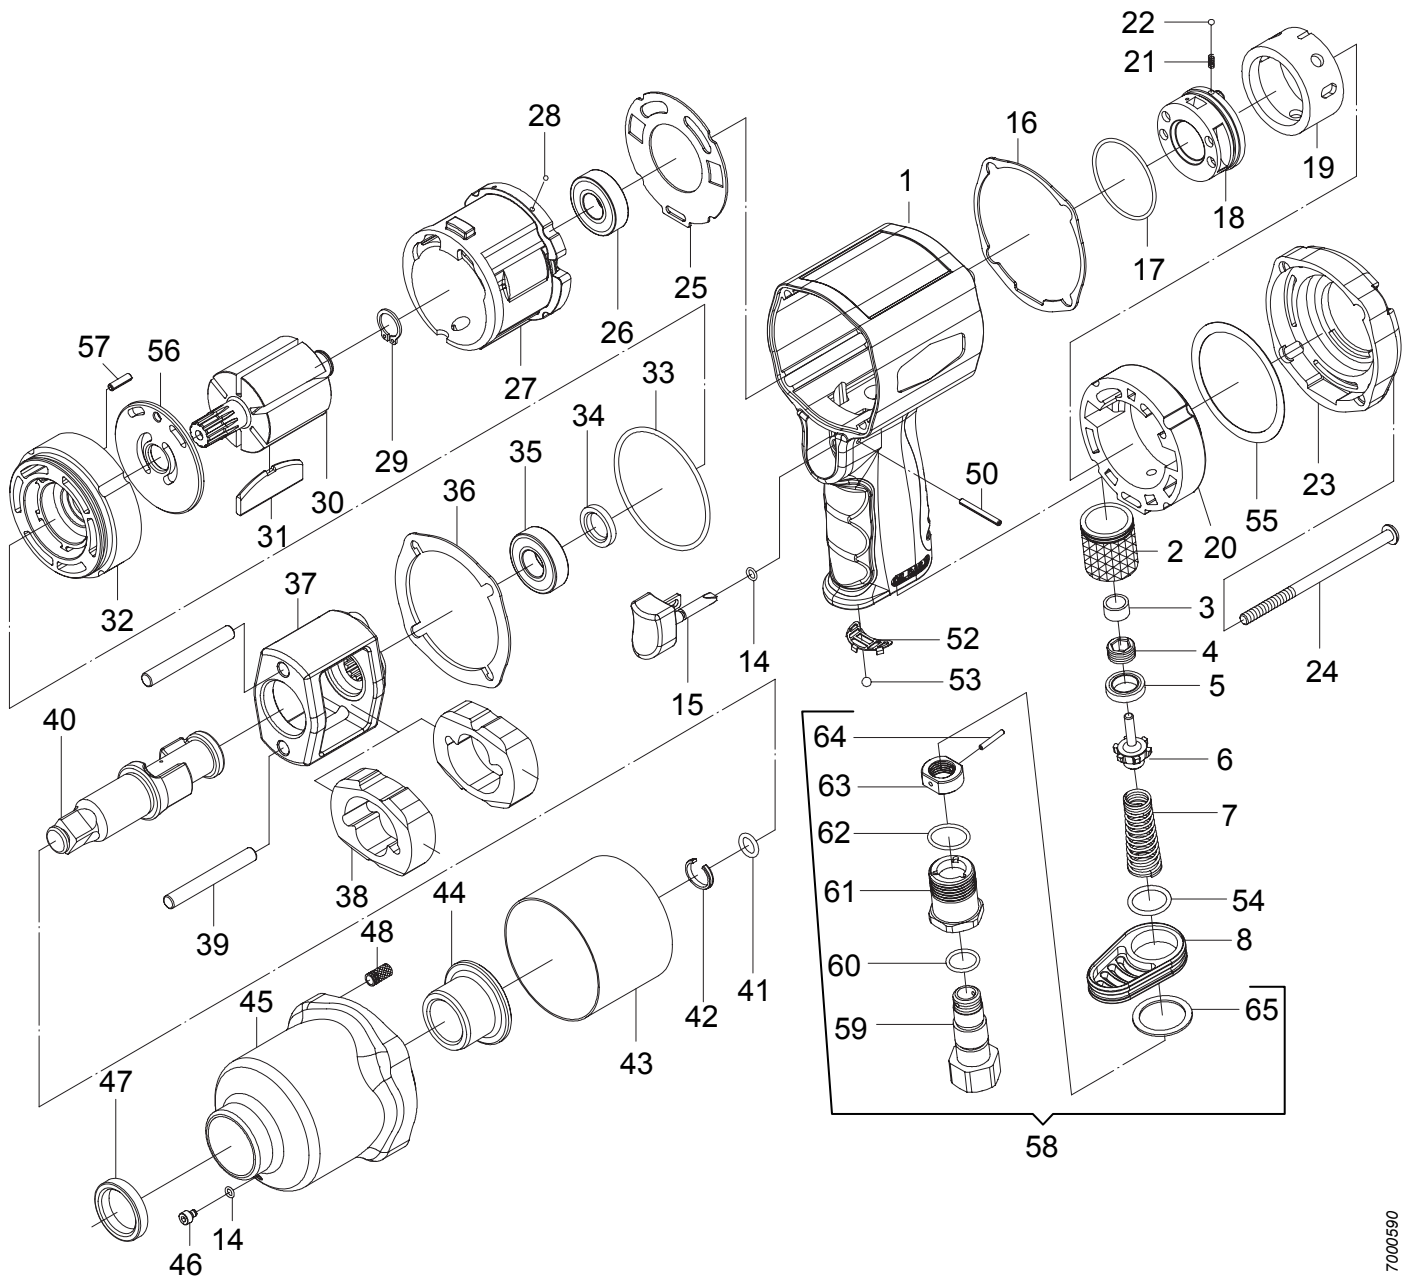

Exploded views/tables

W2315

7000590

Ref. No.	Ordering No.	Qty	Description	Remark / Included in Service kit
1	-	1	Housing	
2	-	1	Bushing	Preassembled in Ref.No. 1
3	-	1	Seal	Preassembled with Ref.No. 4
4	-	1	Screw	Service kit 4081 2031 90
5	-	1	Valve Seat	Service kit 4081 2031 90
6	-	1	Throttle Valve	Service kit 4081 2031 90
7	-	1	Valve Spring	Service kit 4081 2031 90
8	-	1	Exhaust Deflector	Service kit 4081 2031 90
14	-	2	O-Ring	Service kit 4081 2029 90, Service kit 4081 2030 90
15	-	1	Trigger	Service kit 4081 2029 90
16	-	1	Ornamental Gasket	Service kit 4081 2033 90
17	-	1	O-Ring	Service kit 4081 2030 90
18	-	1	Reverse Switch	Service kit 4081 2037 90
19	-	1	Valve bushing	Preassembled with Ref.No. 20
20	-	1	Reverse Bushing	Service kit 4081 2037 90
21	-	1	Spring	Service kit 4081 2029 90
22	-	1	Steel Ball	Service kit 4081 2029 90
23	-	1	End Cap	Service kit 4081 2037 90